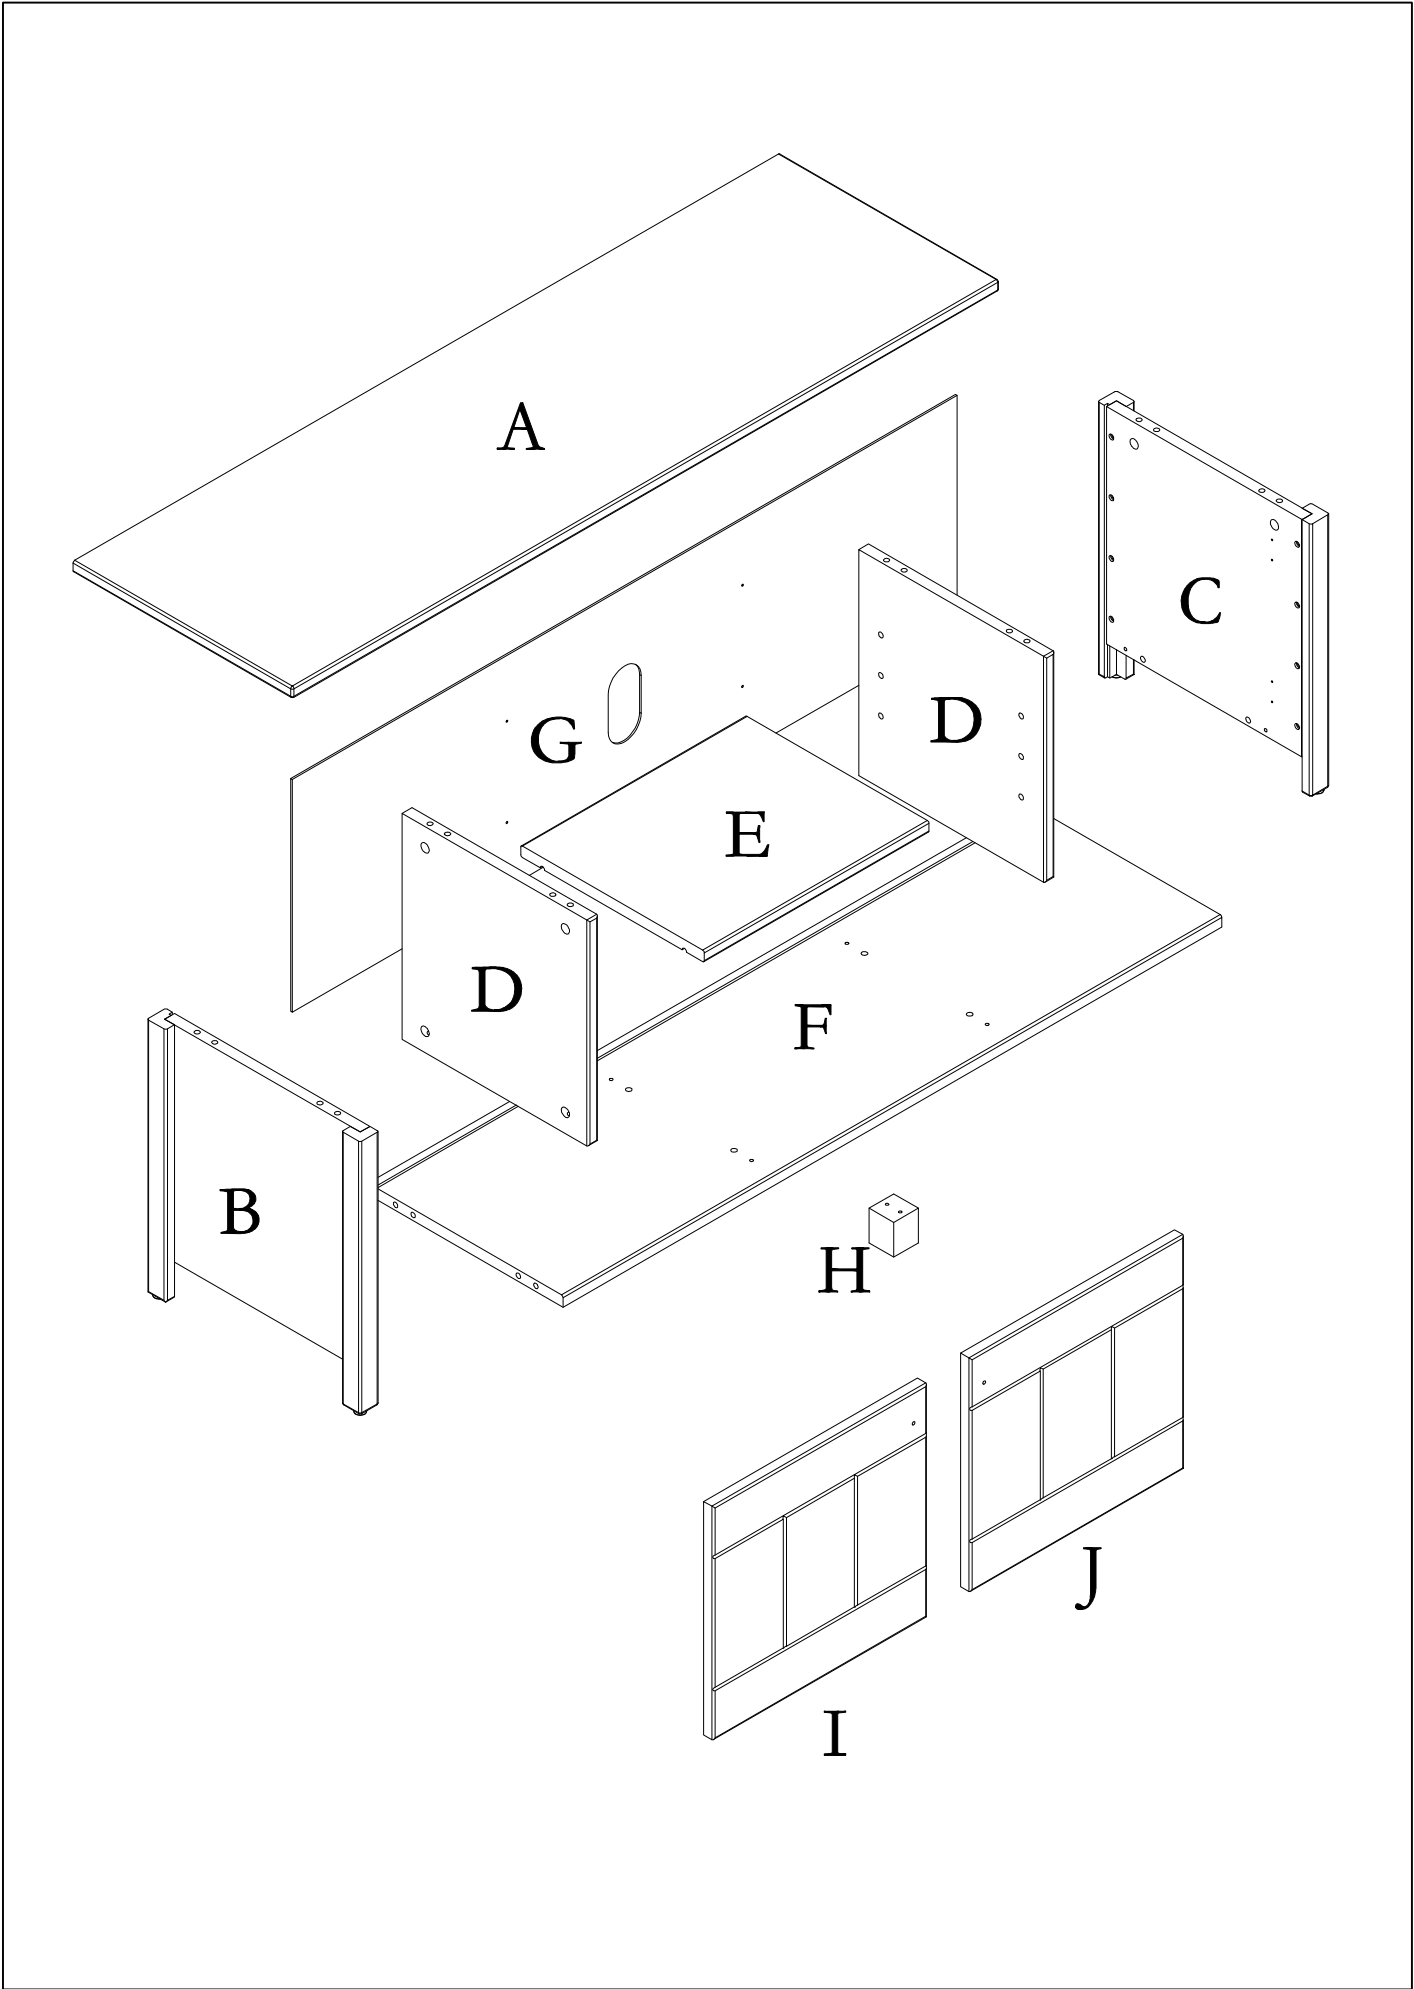

living  
**bpc**  
bnp x collection

Artikel Nr.904999

60-m

a	16pcs	b	16pcs	c	16pcs	d	24pcs	e	4pcs
						 M3.5*15		 M3*20	
f	4pcs	g	2pcs	h	4pcs	i	2pcs	j	2pcs
 M3*15		 M3.5*50							
k	4pcs	l	4pcs	m	12pcs	n	2pcs	o	4pcs
									
p	2pcs	q	2pcs						
									
Ax1	Bx1	Cx1	Dx2	Ex1	Fx1				
Gx1	Hx1	Ix1	Jx1						