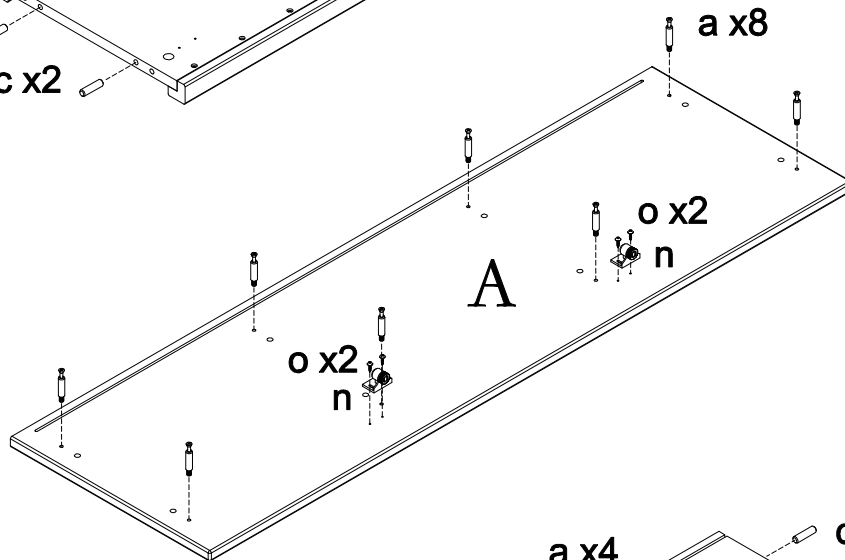

Schritt 1

NR.	Menge
a	16
c	16
n	2
o	4