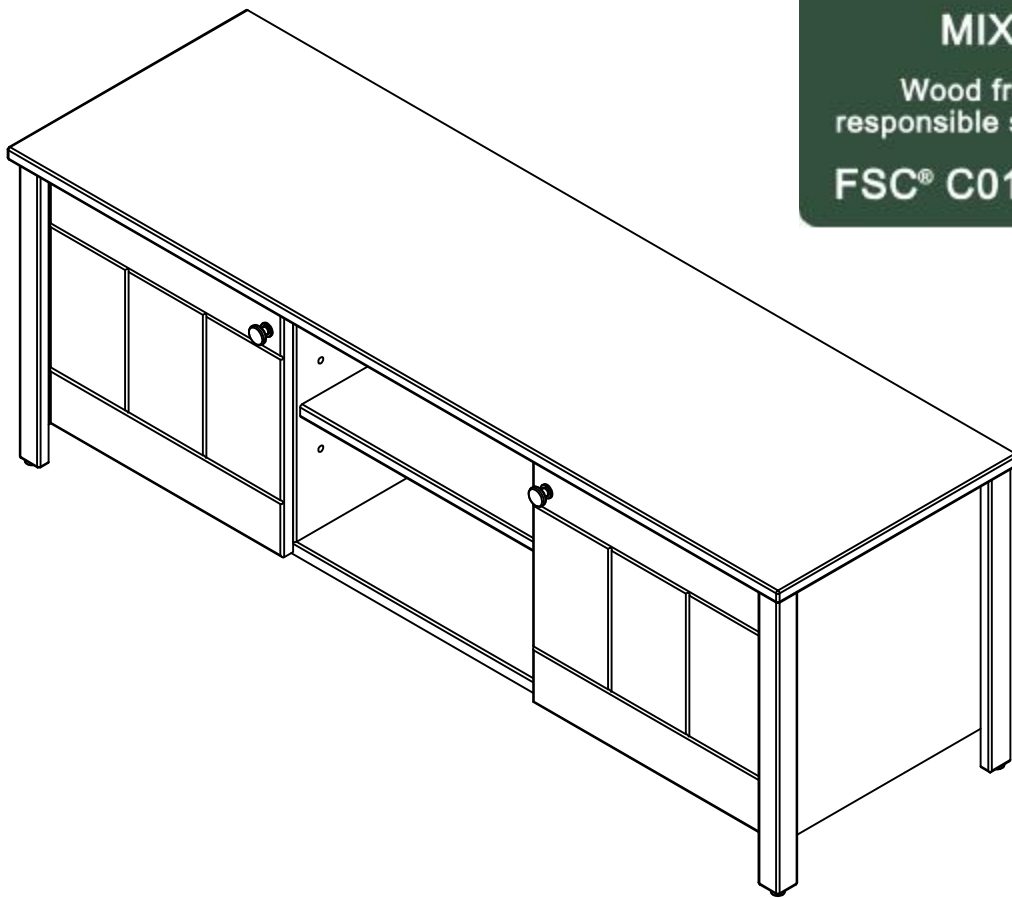

living  
**bpc**  
bnp x collection

Artikel Nr.904999

60-m

a	16pcs	b	16pcs	c	16pcs	d	24pcs	e	4pcs
						 M3.5*15		 M3*20	
f	4pcs	g	2pcs	h	4pcs	i	2pcs	j	2pcs
 M3*15		 M3.5*50							
k	4pcs	l	4pcs	m	12pcs	n	2pcs	o	4pcs
									
p	2pcs	q	2pcs						
									
Ax1	Bx1	Cx1	Dx2	Ex1	Fx1				
Gx1	Hx1	Ix1	Jx1						