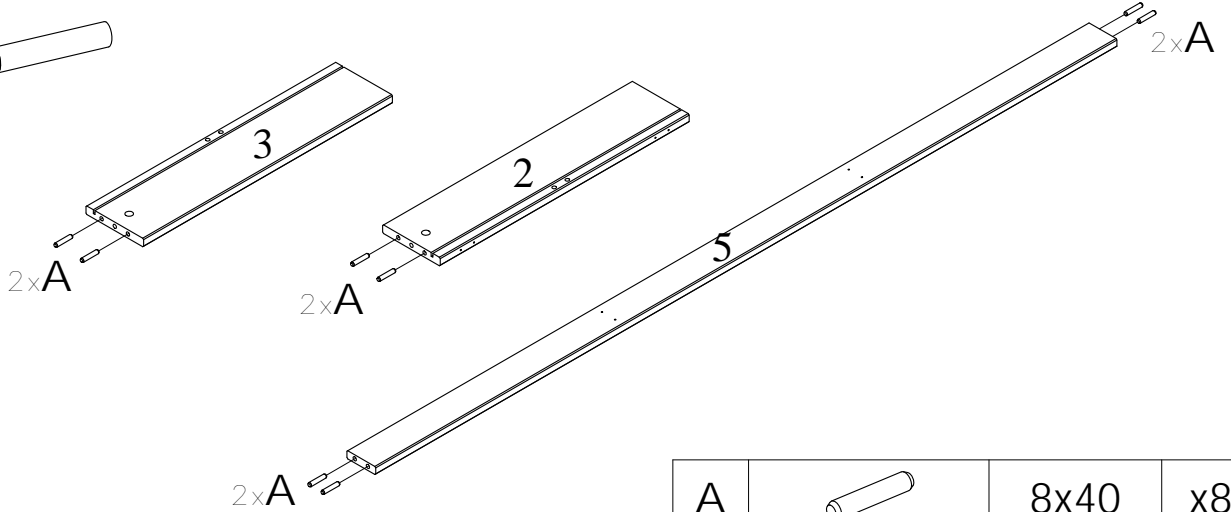

30 min

A		8x40	x8
B		7x34	x2
C		15x12	x2
D		3,5x40	x4
E		3,5x20	x2

F		1,6x16	x25
G		3,5x16	x12
H		D26	x6
J		10x40	x4
K		GLUE	x1

①

A		8x40	x8
---	--	------	----

②

B		7x34	x2
---	--	------	----

3

C		15x12	x2
---	---	-------	----

4

D		3,5x40	x4
---	---	--------	----

5

E		3,5x20	x2
---	---	--------	----

6

F		1,6x16	x25
---	--	--------	-----

7

H		D26	x6
G		3,5x16	x12

8

Art nr: 904069/906900

J		10x40	x4
K		GLUE	x1